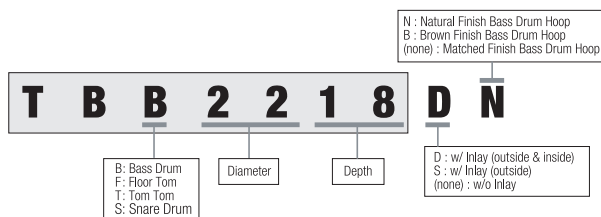

*Please ask price for "outside & inside inlay" option.

Diameter	Depth	Model No.	
Tom Toms			
8"	6"	TBT0806S	929,00
8"	7"	TBT0807S	929,00
8"	8"	TBT0808S	929,00
10"	6.5"	TBT1065S	1.019,00
10"	7"	TBT1007S	1.019,00
10"	8"	TBT1008S	1.019,00
10"	9"	TBT1009S	1.019,00
10"	10"	TBT1010S	1.019,00
12"	7"	TBT1207S	1.149,00
12"	8"	TBT1208S	1.149,00
12"	9"	TBT1209S	1.149,00
12"	10"	TBT1210S	1.149,00
12"	11"	TBT1211S	1.149,00
13"	7.5"	TBT1375S	1.269,00
13"	9"	TBT1309S	1.269,00
13"	10"	TBT1310S	1.269,00
13"	11"	TBT1311S	1.269,00
13"	12"	TBT1312S	1.269,00
14"	8"	TBT1408S	1.399,00
14"	10"	TBT1410S	1.399,00
14"	11"	TBT1411S	1.399,00
14"	12"	TBT1412S	1.399,00
14"	13"	TBT1413S	1.399,00
Snare Drums			
13"	6"	TBS136S	1.189,00
14"	5.5"	TBS1455S	1.189,00
14"	6.5"	TBS1465S	1.189,00
14"	8"	TBS148S	1.189,00

SPECIFICATIONS

Shells

5mm, 5ply Bubinga + 1 inner ply Cordia, or 5ply Bubinga + 1 outer ply Australian Acacia + 1 inner Ply Cordia for SAC/PBA, or 5ply Bubinga + 1 outer ply Indian Laurel + 1 inner ply Cordia for LNTI, or 4ply Bubinga + 1 outer & 1 inner ply Cordia for CDKG/CDKR, w/ 9mm Sound Focus Rings

STAR Bearing Edges
Super Resonant Mounting System
Quick-Lock Tom Brackets
Minimum Shell Contact
STAR Floor Tom Legs
Hold Tight™ Washers
Remo® Drum Heads

MODEL NUMBER SYSTEM - Individual Drums

FINISHES (Lacquer)