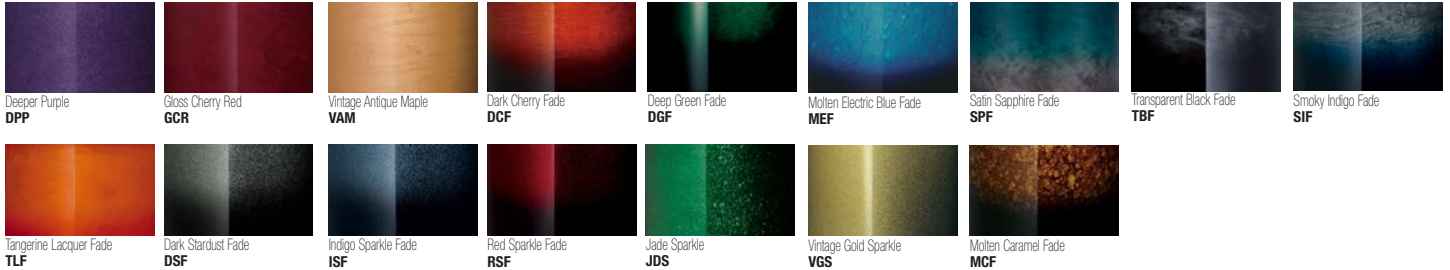

Lacquer Finish -Satin Black-

Model No.	Size		
MS1409T	14"x9" MARCHING SNARE DRUM		1.019,00
MS1412T	14"x12" MARCHING SNARE DRUM		1.019,00

Wrap Finish -Sugar White-

Model No.	Size		
MS1409K	14"x9" MARCHING SNARE DRUM		1.019,00
MS1412K	14"x12" MARCHING SNARE DRUM		1.019,00