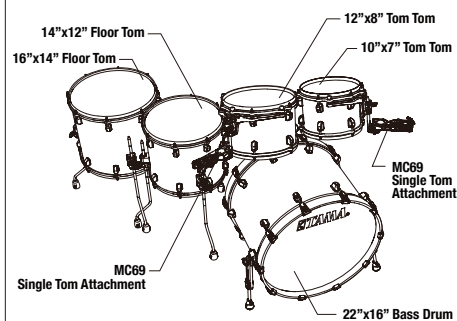

[22" BD 5pc Shell Kit]

WBR52RZS w/ Chrome Hardware **2.899,00**