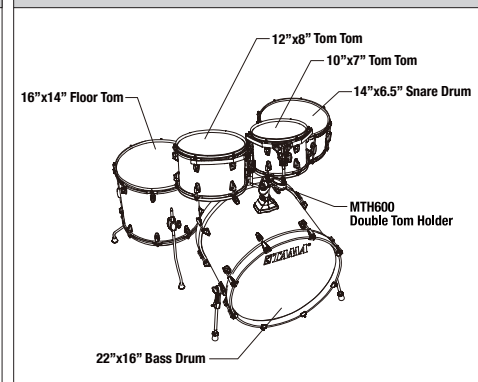

[22" BD 5pc Shell Kit]

CL52KRS	1.049,00
CL52KR w/SM5W hardware pack	1.319,00