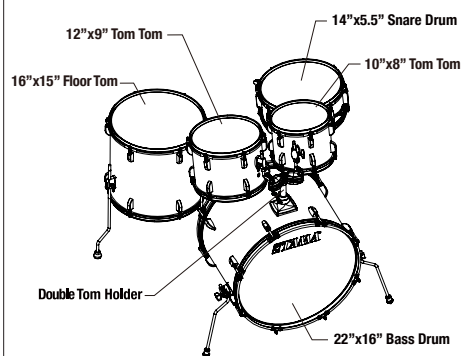

FINISHES (Unicolor Wrap)