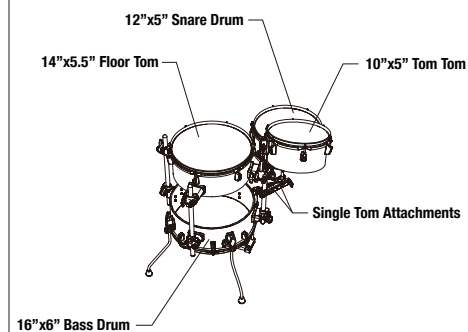

KIT CONFIGURATION LIST

[16" BD 4pc Kit]

CJB46C w/ MCA5366 Clamp Kit **899,00**