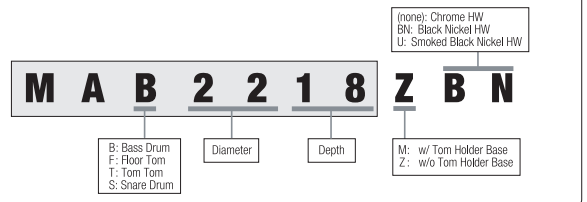

MODEL NUMBER SYSTEM - Individual Drums

FINISHES (Lacquer)