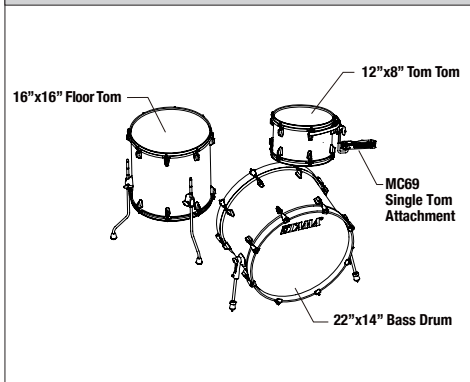

including:
 22"x16" bass drum
 10"x7" tom tom
 12"x8" tom tom
 16"x14" floor tom
 14"x6.5" snare drum
 MTH600 double tom holder

KIT CONFIGURATIONS LIST

[22" BD 3pc Shell Kit]

CK32RZS **719,00**
CK32RZ w/SM5W hardware pack **989,00**