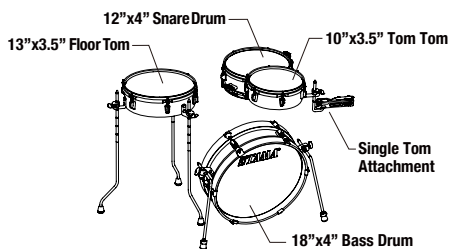

FINISHES (Unicolor Wrap)