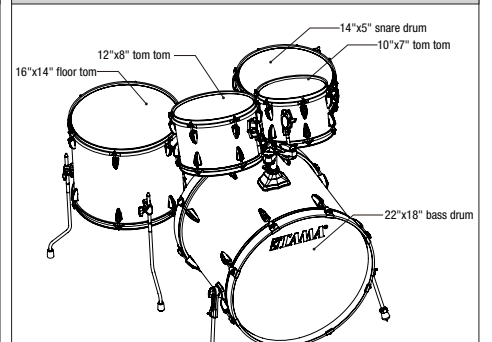

[22" BD 5pc Kit w/ Hardware & MEINL Cymbals]

IP52H6W **999,00**