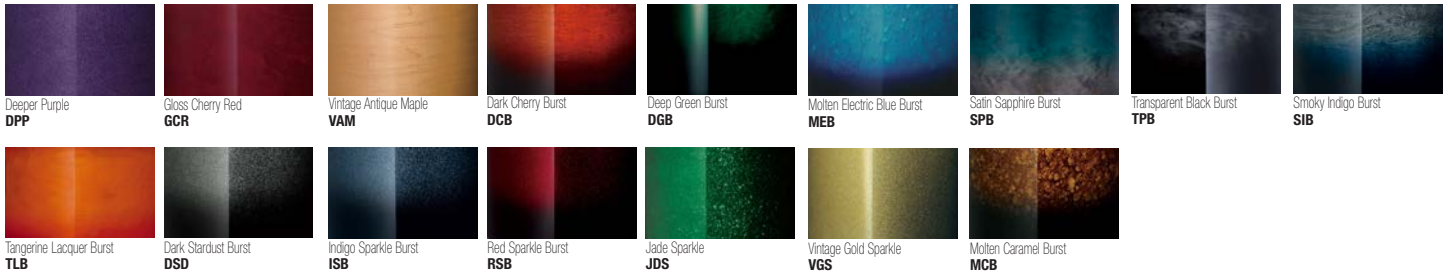

Lacquer Finishes -Satin Black-

Model No.	Size		
MB1414T	14"x14" MARCHING BASS DRUM		689,00
MB1614T	16"x14" MARCHING BASS DRUM		749,00
MB1814T	18"x14" MARCHING BASS DRUM		839,00
MB2014T	20"x14" MARCHING BASS DRUM		939,00
MB2214T	22"x14" MARCHING BASS DRUM		969,00
MB2414T	24"x14" MARCHING BASS DRUM		1.019,00
MB2614T	26"x14" MARCHING BASS DRUM		1.129,00
MB2814T	28"x14" MARCHING BASS DRUM		1.169,00
MB3014T	30"x14" MARCHING BASS DRUM w/o drum heads		1.439,00

Wrap Finish -Sugar White-

Model No.	Size		
MB1414K	14"x14" MARCHING BASS DRUM		689,00
MB1614K	16"x14" MARCHING BASS DRUM		749,00
MB1814K	18"x14" MARCHING BASS DRUM		839,00
MB2014K	20"x14" MARCHING BASS DRUM		939,00
MB2214K	22"x14" MARCHING BASS DRUM		969,00
MB2414K	24"x14" MARCHING BASS DRUM		1.019,00
MB2614K	26"x14" MARCHING BASS DRUM		1.129,00
MB2814K	28"x14" MARCHING BASS DRUM		1.169,00
MB3014K	30"x14" MARCHING BASS DRUM w/o drum heads		1.439,00