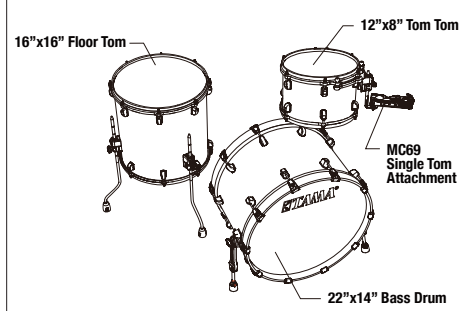

KIT CONFIGURATIONS LIST

[20" BD 3pc Shell Kit]

WBR30RS w/ Chrome Hardware **1.849,00**

[22" BD 3pc Shell Kit]

WBS32RZS **1.849,00**

[22" BD 4pc Shell Kit]

WBS42S w/ Chrome Hardware **2.299,00**

[22" BD 5pc Shell Kit]