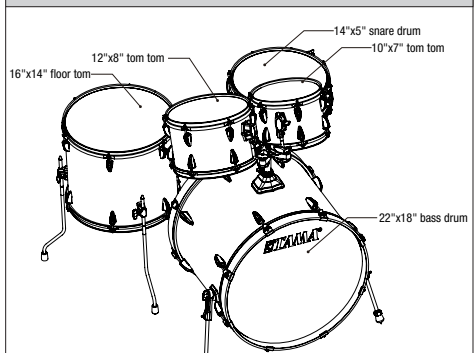

Hardware: double tom holder, hi-hat stand, drum pedal, snare stand, boom cymbal stand, straight cymbal stand, drum throne.

[MEINL HCS Brass Cymbals]

All the kit come with MEINL HCS Brass -14" Hi-Hat, 16" Crash & 20" Ride cymbals.

KIT CONFIGURATIONS LIST

[20" BD 5pc Kit w/ Hardware & MEINL Cymbals]

IP50H6WBN **1.099,00**

[22" BD 5pc Kit w/ Hardware & MEINL Cymbals]

IP52H6WBN **1.099,00**

INDIVIDUAL MODEL NUMBERS

Diameter	Depth	Model No.	
Bass Drums			
18"	14"	IPB18RWB	359,00
20"	16"	IPB20DWB	387,00
22"	18"	IPB22EWB	400,00
Floor Toms			
14"	12"	IPF14AB	181,00
16"	14"	IPF16AB	200,00
18"	16"	IPF18DB	226,00
Tom Toms			
8"	7"	IPT8AB	119,00
10"	7"	IPT10RB	128,00
12"	8"	IPT12RB	132,00
13"	9"	IPT13RB	140,00
Snare Drums			
14"	5"	IPS145B	156,00
14"	6.5"	IPS1465B	161,00