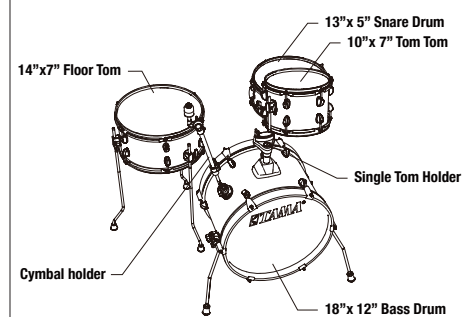

KIT CONFIGURATION LIST

[18" BD 4pc Shell Kit]

LJK48S 519,00