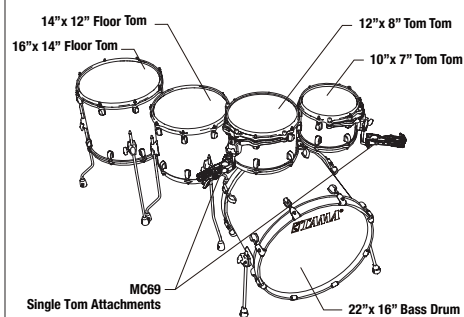

KIT CONFIGURATIONS LIST

[22" BD 4pc Shell Kit]

MBS42S w/ Chrome Hardware

1.499,00

[22" BD 5pc Shell Kit]

MBS52RZS w/ Chrome Hardware

1.799,00

INDIVIDUAL MODEL NUMBERS