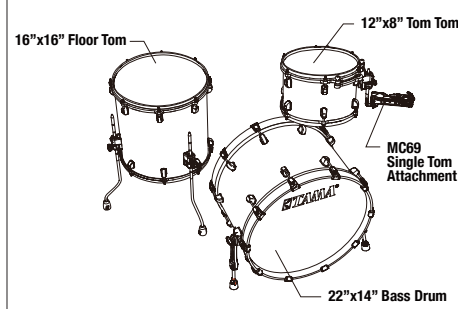

[22" BD 3pc Shell Kit]

WBR32RZS w/ Chrome Hardware **1.849,00**