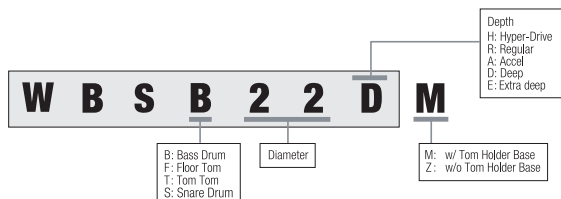

INDIVIDUAL MODEL NUMBERS

Diameter	Depth	Model No.	
Bass Drums *To order Bass Drum w/ Tom Holder Base, please substitute "Z" with "M". Ex WBSB22DZ → WBSB22DM			
16"	12"	WBSB16HZ	1.199,00
18"	14"	WBSB18RZ	1.263,00
20"	14"	WBSB20RZ	1.311,00
20"	16"	WBSB20DZ	1.311,00
22"	14"	WBSB22RZ	1.379,00
22"	16"	WBSB22DZ	1.379,00
22"	18"	WBSB22EZ	1.458,00
24"	16"	WBSB24DZ	1.479,00
Floor Toms			
13"	12"	WBSF13R	656,00
14"	12"	WBSF14A	690,00
14"	14"	WBSF14D	690,00
16"	14"	WBSF16A	736,00
16"	16"	WBSF16D	736,00
18"	16"	WBSF18D	810,00
Tom Toms			
8"	6"	WBST8H	437,00
8"	7"	WBST8A	437,00
10"	6.5"	WBST10H	474,00
10"	7"	WBST10R	474,00
10"	8"	WBST10A	474,00
12"	7"	WBST12H	529,00
12"	8"	WBST12R	529,00
12"	9"	WBST12A	529,00
13"	7.5"	WBST13H	597,00
13"	9"	WBST13R	597,00
13"	10"	WBST13A	597,00
14"	11"	WBST14A	653,00
14"	12"	WBST14D	653,00
Snare Drums			
13"	6"	WBSS136	449,00
14"	5.5"	WBSS55	459,00
14"	6.5"	WBSS65	469,00
14"	8"	WBSS148	539,00

MODEL NUMBER SYSTEM - Individual Drums

SPECIFICATIONS

Shells

TT/FT/SD: 6mm, 4ply European Birch + 2 inner ply American Black Walnut
BD: 8mm, 5ply European Birch + 2 inner ply American Black Walnut

Star-Cast Mounting System

Claw Hooks w/ Rubber Spacers

Quick-Lock Tom Bracket

Cushioned Floor Tom Legs

EVANS® Heads

Die-Cast Hoops

FINISHES (Lacquer)