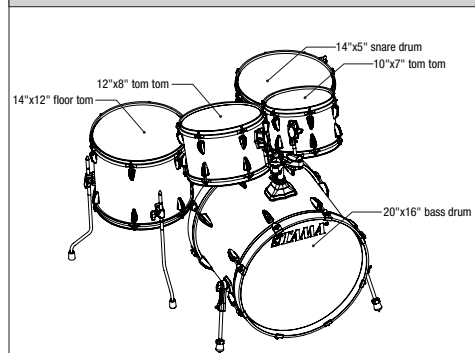

KIT CONFIGURATIONS LIST

[20" BD 5pc Kit w/ Hardware & MEINL Cymbals]

IP50H6WBN **1.099,00**