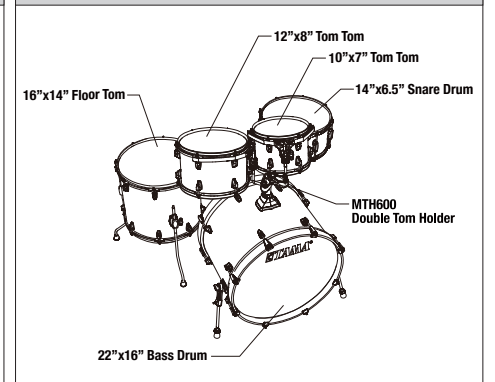

[22" BD 5pc Shell Kit]

CK52KRS **969,00**
CK52KR w/SM5W hardware pack **1.239,00**