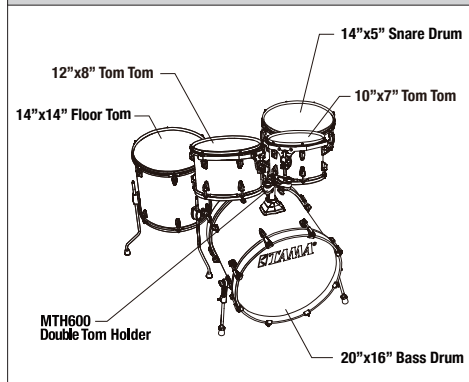

[20" BD 5pc Shell Kit]

CK50RS **969,00**
CK50R w/ SM5W hardware pack **1.239,00**