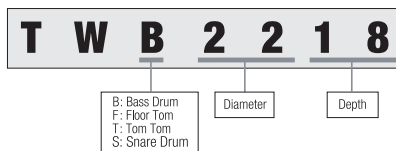

Diameter	Depth	Model No.	
Tom Toms			
8"	6"	TWT0806	649,00
8"	7"	TWT0807	649,00
8"	8"	TWT0808	649,00
10"	6.5"	TWT1065	719,00
10"	7"	TWT1007	719,00
10"	8"	TWT1008	719,00
10"	9"	TWT1009	719,00
10"	10"	TWT1010	719,00
12"	7"	TWT1207	799,00
12"	8"	TWT1208	799,00
12"	9"	TWT1209	799,00
12"	10"	TWT1210	799,00
12"	11"	TWT1211	799,00
13"	7.5"	TWT1375	879,00
13"	9"	TWT1309	879,00
13"	10"	TWT1310	879,00
13"	11"	TWT1311	879,00
13"	12"	TWT1312	879,00
14"	8"	TWT1408	979,00
14"	10"	TWT1410	979,00
14"	11"	TWT1411	979,00
14"	12"	TWT1412	979,00
14"	13"	TWT1413	979,00
Snare Drums			
13"	6"	TWS136	839,00
14"	5.5"	TWS1455	839,00
14"	6.5"	TWS1465	839,00
14"	8"	TWS148	839,00

SPECIFICATIONS

Shells

All Walnut Shell TT/FT/SD: 6mm 6ply, BD: 7mm 7ply (except AUB, AGJB, ASBJ, ASCS, LIC, AWC, RSC)

*AUB, AGJB, ASBJ, ASCS

TT/FT/SD: 6mm, 4ply Walnut + 2 outer ply Japanese Sen

BD: 7mm, 5ply Walnut + 2 outer ply Japanese Sen

*LIC, AWC, RSC

TT/FT/SD: 6mm, 5ply Walnut + 1 outer ply Japanese Chestnut

BD: 7mm, 6ply Walnut + 1 outer ply Japanese Chestnut

STAR Bearing Edges

Super Resonant Mounting System

Quick-Lock Tom Brackets

Minimum Shell Contact

STAR Floor Tom Legs

Remo® Drum Heads

MODEL NUMBER SYSTEM - Individual Drums

FINISHES (Lacquer)