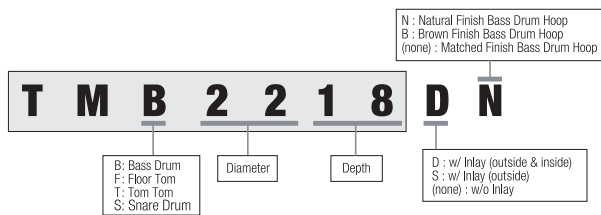

*Please ask price for "outside & inside inlay" option.

Diameter	Depth	Model No.	
Tom Toms			
8"	6"	TMT0806S	929,00
8"	7"	TMT0807S	929,00
8"	8"	TMT0808S	929,00
10"	6.5"	TMT1065S	1.019,00
10"	7"	TMT1007S	1.019,00
10"	8"	TMT1008S	1.019,00
10"	9"	TMT1009S	1.019,00
10"	10"	TMT1010S	1.019,00
12"	7"	TMT1207S	1.149,00
12"	8"	TMT1208S	1.149,00
12"	9"	TMT1209S	1.149,00
12"	10"	TMT1210S	1.149,00
12"	11"	TMT1211S	1.149,00
13"	7.5"	TMT1375S	1.269,00
13"	9"	TMT1309S	1.269,00
13"	10"	TMT1310S	1.269,00
13"	11"	TMT1311S	1.269,00
13"	12"	TMT1312S	1.269,00
14"	8"	TMT1408S	1.399,00
14"	10"	TMT1410S	1.399,00
14"	11"	TMT1411S	1.399,00
14"	12"	TMT1412S	1.399,00
14"	13"	TMT1413S	1.399,00
Snare Drums			
13"	6"	TMS136S	1.189,00
14"	5.5"	TMS1455S	1.189,00
14"	6.5"	TMS1465S	1.189,00
14"	8"	TMS148S	1.189,00

SPECIFICATIONS

Shells

5mm, 5ply Maple or 5ply Maple +1 outer ply Curly Maple for RGCM/RECB/ROLC/RRCM
w/ 5mm Sound Focus Rings

STAR Bearing Edges
Super Resonant Mounting System
Quick-Lock Tom Brackets
Minimum Shell Contact
STAR Floor Tom Legs
Hold Tight™ Washers
Remo® Drum Heads

MODEL NUMBER SYSTEM - Individual Drums

FINISHES (Lacquer)