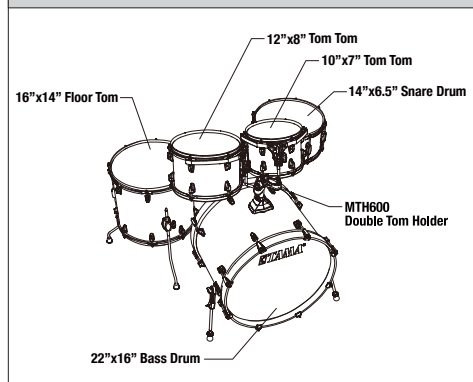

KIT CONFIGURATIONS LIST

[22" BD 5pc Shell Kit]

CL52KRS		1.049,00
CL52KR	w/SM5W hardware pack	1.319,00