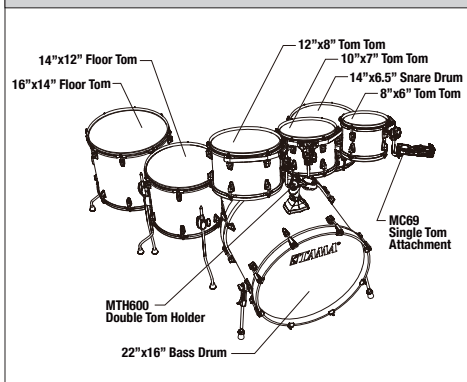

KIT CONFIGURATIONS LIST

[22" BD 5pc Shell Kit]

CL52KRS		1.049,00
CL52KR	w/SM5W hardware pack	1.319,00

[22" BD 7pc Shell Kit]

CL72RS		1.529,00
CL72R	w/ SM5W hardware pack	1.799,00

INDIVIDUAL MODEL NUMBERS

Diameter	Depth	Model No.	
Bass Drums			
18" (w/ bass drum lifter)	14"	CLB18RL	549,00
20"	16"	CLB20D	589,00
22"	16"	CLB22D	629,00
24"	16"	CLB24D	679,00
Floor Toms			
14"	12"	CLF14A	309,00
14"	14"	CLF14D	309,00
16"	14"	CLF16A	349,00
18"	16"	CLF18D	389,00
Tom Toms			
8"	6"	CLT8H	199,00
10"	7"	CLT10R	219,00
12"	8"	CLT12R	249,00
13"	9"	CLT13R	279,00
Snare Drums			
14"	5"	CLS145	199,00
14"	6.5"	CLS1465	209,00