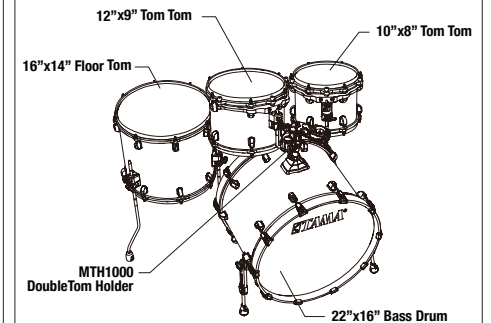

[20" BD 3pc Shell Kit]

WBR30RS w/ Chrome Hardware **1.849,00**

[22" BD 3pc Shell Kit]

WBR32RZS w/ Chrome Hardware **1.849,00**

[22" BD 4pc Shell Kit]

WBR42S w/ Chrome Hardware **2.299,00**

[22" BD 5pc Shell Kit]