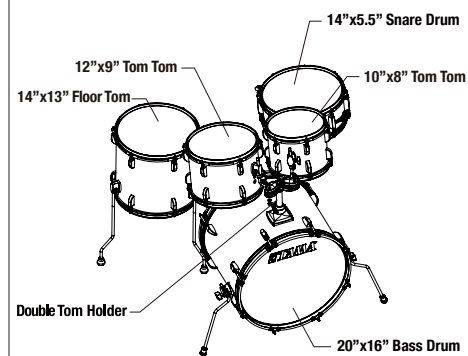

KIT CONFIGURATIONS LIST

[20" BD 5pc Kit w/ Hardware & MEINL Cymbals]

ST50H5 **679,00**

[22" BD 5pc Kit w/ Hardware & MEINL Cymbals]

ST52H5 **679,00**