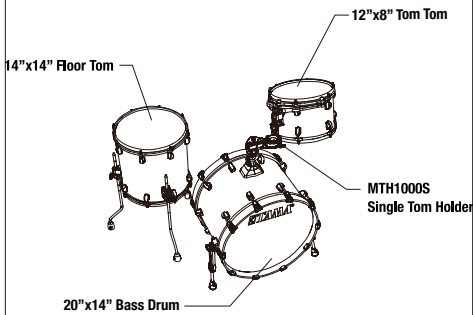

[20" BD 3pc Shell Kit]

WBR30RS w/ Chrome Hardware **1.849,00**

[22" BD 3pc Shell Kit]

WBR32RZS w/ Chrome Hardware **1.849,00**

[22" BD 4pc Shell Kit]

WBR42S w/ Chrome Hardware **2.299,00**

[22" BD 5pc Shell Kit]