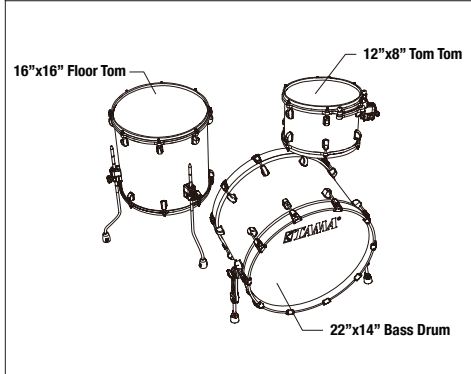

KIT CONFIGURATIONS LIST

[22" BD 3pc Shell Kit]

ME32CZS	w/ Chrome Hardware	2.999,00
ME32CZBS	w/ Black Nickel Hardware	2.999,00
ME32CZUS	w/ Smoked Black Nickel Hardware	2.999,00