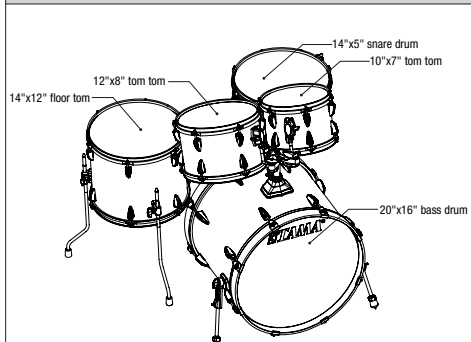

[20" BD 5pc Kit w/ Hardware & MEINL Cymbals]

IP50H6W **999,00**