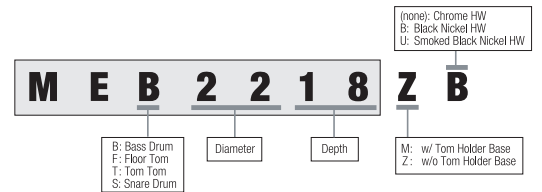

MODEL NUMBER SYSTEM - Individual Drums

FINISHES (Lacquer)