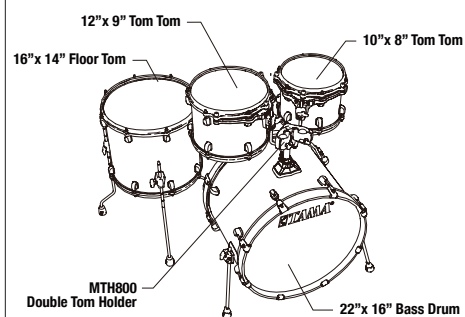

STARCLASSIC PERFORMER

Lacquer Finishes

Tama's newest Starclassic Performer series centers on the newest Tama hybrid shell – maple/birch – to offer drummers a complex, powerful and expressive sound supported by rugged Starclassic performance. Tama's Starclassic Performer series evolves the Starclassic legacy to provide a unique Tama sonic component that redefines the art of professional drum set sound and expression at an undeniable value.

COLOR Sky Blue Aurora

SKA

MBS52RZS basic kit

including:

- 22"x16" bass drum
- 10"x7" tom tom
- 12"x8" tom tom
- 14"x12" floor tom
- 16"x14" floor tom
- MC69 single tom attachments (x2)

[add-on]

- 14"x6.5" snare drum

KIT CONFIGURATIONS LIST

[22" BD 4pc Shell Kit]

MBS42S w/ Chrome Hardware

1.499,00

[22" BD 5pc Shell Kit]

MBS52RZS w/ Chrome Hardware

1.799,00