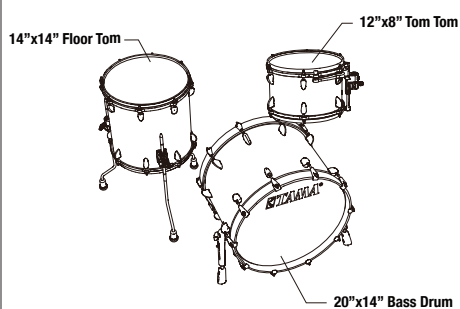

TAMA STAR BUBINGA

Lacquer Finishes

STAR is the flagship line for TAMA drums. It takes the knowledge and research we cultivated for the Starclassic series to the next level, by reexamining every detail to enhance shell resonance. STAR Bubinga features a thin 5mm shell. Every shell comes equipped with 9mm thick Sound Focus Rings (SFR) for structural support. This shell configuration provides clear projection and resonance to highlight the distinct sound of Bubinga.

COLOR Pewter Blue Australian Acacia PBA

including:
22"x16" bass drum
8"x6" tom tom
10"x7" tom tom
12"x8" tom tom
14"x12" floor tom
16"x14" floor tom
14"x6.5" snare drum

KIT CONFIGURATIONS LIST

[20" BD 3pc Shell Kit] **NEW**

TB30CZSS

4.999,00

[22" BD 4pc Shell Kit] **NEW**

TB42RZSS

6.499,00