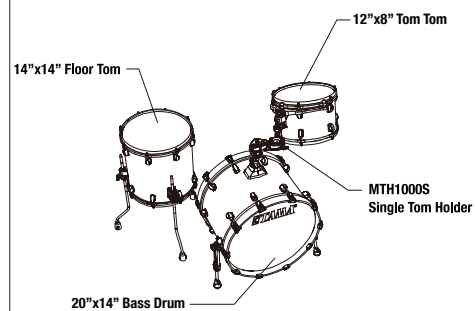

STARCLASSIC WALNUT/BIRCH

Lacquer Finishes

Exploring limitless possibilities, our result in the wake of countless experimentation came in the form of the Hybrid Shell Walnut/Birch: combining the superior quality warmth and mid to low frequency tone of the increasingly popular and truly unique Walnut, with the well-defined and uncompromisingly solid attack of Birch.

Whilst we successfully preserved their unique sonic trademarks, the characteristics of both Walnut and Birch blend to persuade a very focused sound that would define itself with great distinction within a musical ensemble; married with controlled sustain and clarity; all sealed with an undeniably palpable feeling of warmth and resonance when performed.

COLOR Molten Blue Ice Fade **MBI**

WBS52RZS basic kit

including:
22"x16" bass drum
10"x7" tom tom
12"x8" tom tom
14"x12" floor tom
16"x14" floor tom
MC69 single tom attachments (x2)

[add-on]
14"x6.5" snare drum

KIT CONFIGURATIONS LIST

[20" BD 3pc Shell Kit]

WBR30RS w/ Chrome Hardware **1.849,00**

[22" BD 3pc Shell Kit]

WBS32RZS **1.849,00**

[22" BD 4pc Shell Kit]

WBS42S w/ Chrome Hardware **2.299,00**

[22" BD 5pc Shell Kit]

WBS52RZS **2.899,00**