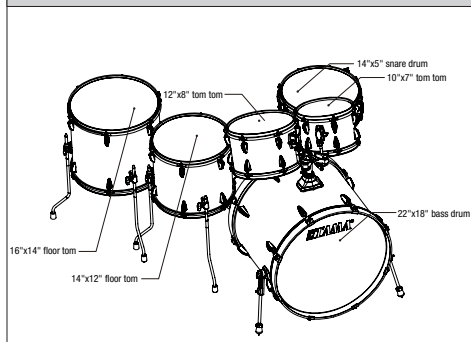

[MEINL HCS Brass Cymbals]

All the kit come with MEINL HCS Brass -14" Hi-Hat, 16" Crash & 20" Ride cymbals.

KIT CONFIGURATIONS LIST

[18" BD 5pc Kit w/ Hardware & MEINL Cymbals]

IP58H6W **949,00**

[20" BD 5pc Kit w/ Hardware & MEINL Cymbals]

IP50H6W **999,00**

[22" BD 5pc Kit w/ Hardware & MEINL Cymbals]

IP52H6W **999,00**

[22" BD 6pc Kit w/ Hardware & MEINL Cymbals]

IP62H6W **1.099,00**

INDIVIDUAL MODEL NUMBERS

Diameter	Depth	Model No.	
Bass Drums			
18"	14"	IPB18RW	326,00
20"	16"	IPB20DW	351,00
22"	18"	IPB22EW	363,00
Floor Toms			
14"	12"	IPF14A	164,00
16"	14"	IPF16A	181,00
18"	16"	IPF18D	205,00
Tom Toms			
8"	7"	IPT8A	108,00
10"	7"	IPT10R	116,00
12"	8"	IPT12R	120,00
13"	9"	IPT13R	127,00
Snare Drums			
14"	5"	IPS145	141,00
14"	6.5"	IPS1465	146,00