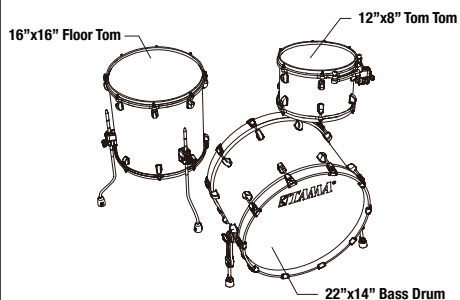

KIT CONFIGURATIONS LIST

[22" BD 3pc Shell Kit]

MA32CZS	w/ Chrome Hardware	2.999,00
MA32CZBNS	w/ Black Nickel Hardware	2.999,00
MA32CZUS	w/ Smoked Black Nickel Hardware	2.999,00