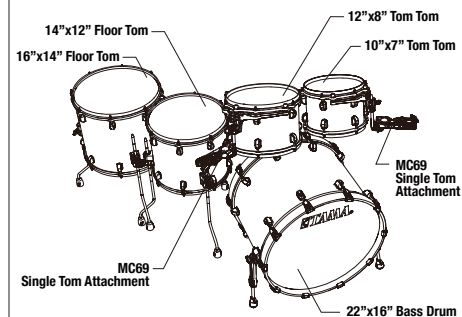

[22" BD 5pc Shell Kit]

WBS52RZS **2.899,00**