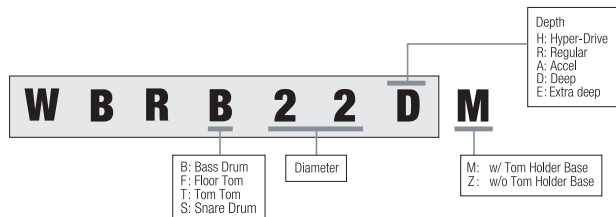

INDIVIDUAL MODEL NUMBERS

Diameter	Depth	Model No.	
Bass Drums *To order Bass Drum w/ Tom Holder Base, please substitute "Z" with "M". Ex WBRB22DZ → WBRB22DM			
16"	12"	WBRB16HZ	1.199,00
18"	14"	WBRB18RZ	1.263,00
20"	14"	WBRB20RZ	1.311,00
20"	16"	WBRB20DZ	1.311,00
22"	14"	WBRB22RZ	1.379,00
22"	16"	WBRB22DZ	1.379,00
22"	18"	WBRB22EZ	1.458,00
24"	16"	WBRB24DZ	1.479,00
Floor Toms			
13"	12"	WBRF13R	656,00
14"	12"	WBRF14A	690,00
14"	14"	WBRF14D	690,00
16"	14"	WBRF16A	736,00
16"	16"	WBRF16D	736,00
18"	16"	WBRF18D	810,00
Tom Toms			
8"	6"	WBRT8H	437,00
8"	7"	WBRT8A	437,00
10"	6.5"	WBRT10H	474,00
10"	7"	WBRT10R	474,00
10"	8"	WBRT10A	474,00
12"	7"	WBRT12H	529,00
12"	8"	WBRT12R	529,00
12"	9"	WBRT12A	529,00
13"	7.5"	WBRT13H	597,00
13"	9"	WBRT13R	597,00
13"	10"	WBRT13A	597,00
14"	11"	WBRT14A	653,00
14"	12"	WBRT14D	653,00
Snare Drums			
13"	6"	WBRS136	449,00
14"	5.5"	WBRS55	459,00
14"	6.5"	WBRS65	469,00
14"	8"	WBRS148	539,00

MODEL NUMBER SYSTEM - Individual Drums

SPECIFICATIONS

Shells

TT/FT/SD: 6mm, 4ply European Birch + 2 inner ply American Black Walnut
BD: 8mm, 5ply European Birch + 2 inner ply American Black Walnut

Star-Cast Mounting System   Claw Hooks w/ Rubber Spacers
Quick-Lock Tom Bracket   Cushioned Floor Tom Legs
EVANS® Heads   Die-Cast Hoops

FINISHES (Duracover Wrap)