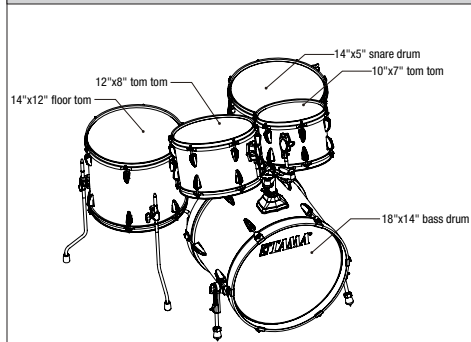

COLOR Electric Yellow **ELY**

IP52H6W 22" Bass Drum 5pc basic kit

Drums: 22"x18" bass drum, 10"x7" & 12"x8" tom toms, 16"x14" floor tom, 14"x5" snare drum.

Hardware: double tom holder, hi-hat stand, drum pedal, snare stand, boom cymbal stand, straight cymbal stand, drum throne.

[MEINL HCS Brass Cymbals]

All the kit come with MEINL HCS Brass -14" Hi-Hat, 16" Crash & 20" Ride cymbals.

KIT CONFIGURATIONS LIST

[18" BD 5pc Kit w/ Hardware & MEINL Cymbals]

IP58H6W **949,00**

[20" BD 5pc Kit w/ Hardware & MEINL Cymbals]