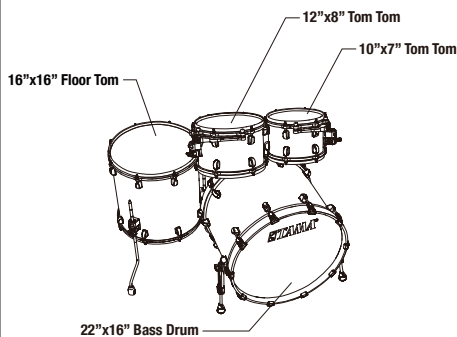

[22" BD 4pc Shell Kit]

MA42TZS	w/ Chrome Hardware	3.499,00
MA42TBNS	w/ Black Nickel Hardware	3.499,00
MA42TZUS	w/ Smoked Black Nickel Hardware	3.499,00