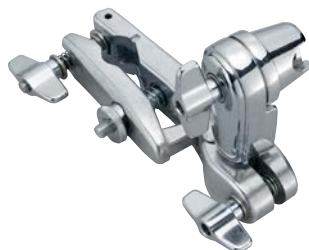

CLAMPS AND ATTACHMENTS

Back in the 1970's TAMA's original introduction of the multi-clamp was a real revolution in the complex instrument we know as the drum kit. Today, multi-clamps are standard equipment in drums of all brands.

UNIVERSAL CLAMP

MC66

One side can hold pipes with diameters from 15.9mm to 28.6mm, while the other side is a ratchet holder that can hold a rod from 9mm to 12mm in diameter at various angles. An excellent clamp for adding an array of new set-up possibilities.

47,00