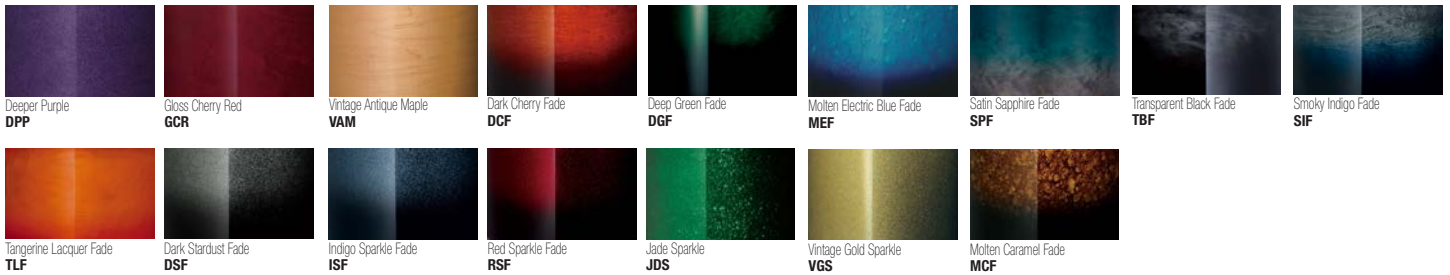

Lacquer Finishes

Model No.	Size		
M8023TL	8"-10"-12"-13" QUAD DRUMS		1.909,00
M68023TL	6"-8"-10"-12"-13" QUINT DRUMS		2.179,00
M668023TL	6"-6"-8"-10"-12"-13" SEXTET DRUMS		2.509,00
M0234TL	10"-12"-13"-14" QUAD DRUMS		2.069,00
M60234TL	6"-10"-12"-13"-14" QUINT DRUMS		2.349,00
M60234DL	6"-10"-12"-13"-14" QUINT DRUMS (CORP-DEPTH)		2.349,00
M80234TL	8"-10"-12"-13"-14" QUINT DRUMS		2.379,00
M660234TL	6"-6"-10"-12"-13"-14" SEXTET DRUMS		2.619,00
M660234DL	6"-6"-10"-12"-13"-14" SEXTET DRUMS (CORP-DEPTH)		2.619,00
M680234TL	6"-8"-10"-12"-13"-14" SEXTET DRUMS		2.689,00
M680234DL	6"-8"-10"-12"-13"-14" SEXTET DRUMS (CORP-DEPTH)		2.689,00
M4TL	14"x11.5" SOLO TENOR DRUM		739,00