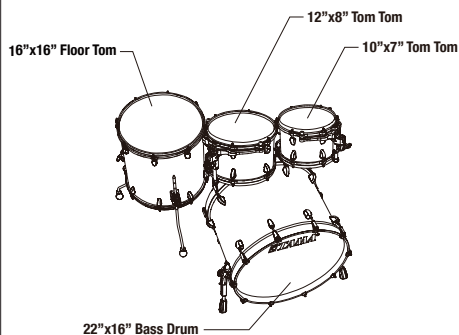

TW30CZS

3.499,00

[22" BD 4pc Shell Kit]

TW42RZS

4.299,00

INDIVIDUAL MODEL NUMBERS

Diameter	Depth	Model No.	
Bass Drums			
16"	12"	TWB1612	1.789,00
18"	14"	TWB1814	1.839,00
18"	15"	TWB1815	1.839,00
18"	16"	TWB1816	1.839,00
20"	14"	TWB2014	1.929,00
20"	16"	TWB2016	1.929,00
20"	17"	TWB2017	1.929,00
20"	18"	TWB2018	1.929,00
22"	14"	TWB2214	2.029,00
22"	16"	TWB2216	2.029,00
22"	17"	TWB2217	2.029,00
22"	18"	TWB2218	2.029,00
24"	14"	TWB2414	2.149,00
24"	16"	TWB2416	2.149,00
24"	17"	TWB2417	2.149,00
24"	18"	TWB2418	2.149,00
26"	14"	TWB2614	2.339,00
26"	16"	TWB2616	2.339,00
Floor Toms			
13"	12"	TWF1312	1.019,00
14"	12"	TWF1412	1.039,00
14"	13"	TWF1413	1.039,00
14"	14"	TWF1414	1.039,00
15"	13"	TWF1513	1.109,00
15"	14"	TWF1514	1.109,00
15"	15"	TWF1515	1.109,00
16"	14"	TWF1614	1.169,00
16"	15"	TWF1615	1.169,00
16"	16"	TWF1616	1.169,00
18"	14"	TWF1814	1.259,00
18"	15"	TWF1815	1.259,00
18"	16"	TWF1816	1.259,00