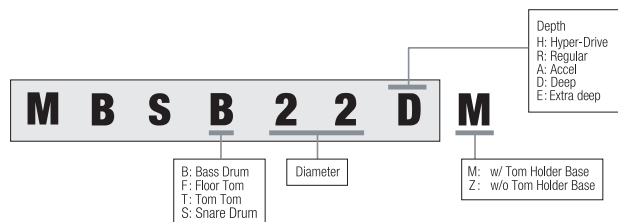

INDIVIDUAL MODEL NUMBERS

Diameter	Depth	Model No.	
Bass Drums *To order Bass Drum w/ Tom Holder Base, please substitute "Z" with "M". Ex MBSB22DZ → MBSB22DM			
18"	14"	MBSB18RZ	805,00
20"	14"	MBSB20RZ	837,00
22"	16"	MBSB22DZ	879,00
22"	18"	MBSB22EZ	932,00
24"	16"	MBSB24DZ	985,00
Floor Toms			
14"	12"	MBSF14A	498,00
14"	14"	MBSF14D	498,00
16"	14"	MBSF16A	551,00
18"	16"	MBSF18D	604,00
Tom Toms			
8"	6"	MBST8H	307,00
8"	7"	MBST8A	307,00
10"	7"	MBST10R	339,00
10"	8"	MBST10A	339,00
12"	8"	MBST12R	370,00
12"	9"	MBST12A	370,00
13"	9"	MBST13R	434,00
13"	10"	MBST13A	434,00
Snare Drums			
14"	5.5"	MBSS55	329,00
14"	6.5"	MBSS65	339,00

MODEL NUMBER SYSTEM - Individual Drums

SPECIFICATIONS

Shells

TT/FT/SD: 6mm, 4ply Birch + 2 inner ply Maple
BD: 7mm, 5ply Birch + 2 inner ply Maple

Star-Cast Mounting System

Claw Hooks w/ Rubber Spacers

Cushioned Floor Tom Legs

EVANS® Heads

Die-Cast Hoops

FINISHES (Lacquer)