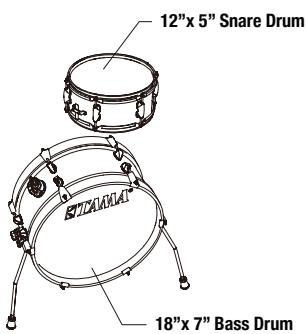

FINISHES (Unicolor Wrap)

NEW