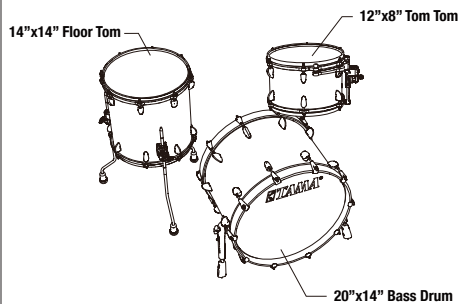

TW30CZS

3.499,00

[22" BD 4pc Shell Kit]

TW42RZS

4.299,00

INDIVIDUAL MODEL NUMBERS

Diameter	Depth	Model No.	
Bass Drums			
16"	12"	TWB1612	1.789,00
18"	14"	TWB1814	1.839,00
18"	15"	TWB1815	1.839,00
18"	16"	TWB1816	1.839,00
20"	14"	TWB2014	1.929,00
20"	16"	TWB2016	1.929,00
20"	17"	TWB2017	1.929,00
20"	18"	TWB2018	1.929,00
22"	14"	TWB2214	2.029,00
22"	16"	TWB2216	2.029,00
22"	17"	TWB2217	2.029,00
22"	18"	TWB2218	2.029,00
24"	14"	TWB2414	2.149,00
24"	16"	TWB2416	2.149,00
24"	17"	TWB2417	2.149,00
24"	18"	TWB2418	2.149,00
26"	14"	TWB2614	2.339,00
26"	16"	TWB2616	2.339,00
Floor Toms			
13"	12"	TWF1312	1.019,00
14"	12"	TWF1412	1.039,00
14"	13"	TWF1413	1.039,00
14"	14"	TWF1414	1.039,00
15"	13"	TWF1513	1.109,00
15"	14"	TWF1514	1.109,00
15"	15"	TWF1515	1.109,00
16"	14"	TWF1614	1.169,00
16"	15"	TWF1615	1.169,00
16"	16"	TWF1616	1.169,00
18"	14"	TWF1814	1.259,00
18"	15"	TWF1815	1.259,00
18"	16"	TWF1816	1.259,00