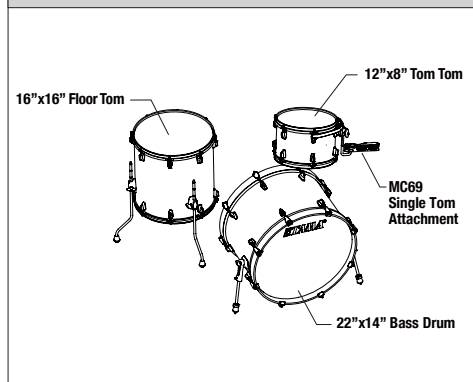

KIT CONFIGURATIONS LIST

[22" BD 3pc Shell Kit]

CL32RZS	799,00
CL32RZ w/SM5W hardware pack	1.069,00