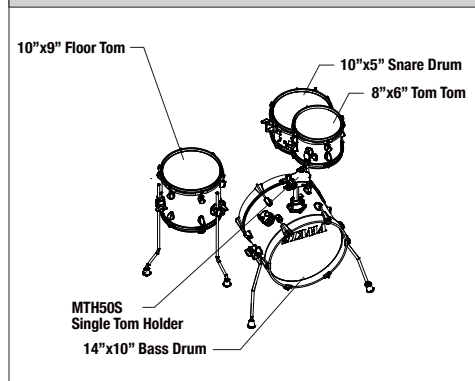

KIT CONFIGURATION LIST

[14" BD 4pc Shell Kit]

LJK44S 499,00