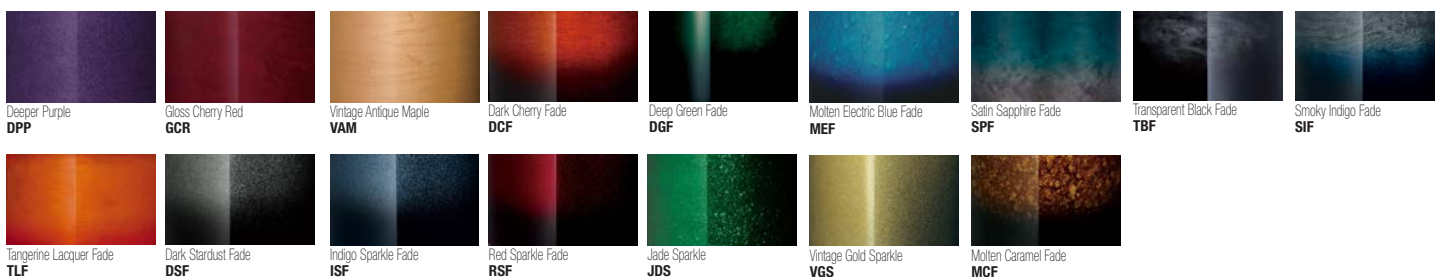

Lacquer Finishes

Model No.	Size	
MT8023L	8"-10"-12"-13 SAMLL QUAD DRUMS	1.909,00
MT0234L	10"-12"-13"-14" LARGE QUAD DRUMS	2.069,00
MT68023L	6"-8"-10"-12"-13" SMALL QUINT DRUMS	2.179,00
MT60234L	6"-10"-12"-13"-14" LARGE QUINT DRUMS	2.349,00
MD60234L	6"-10"-12"-13"-14" LARGE QUINT DRUMS (CORP-DEPTH)	2.349,00
MT80234L	8"-10"-12"-13"-14" LARGE QUINT DRUMS	2.379,00
MT668023L	6"-6"-8"-10"-12"-13" SMALL SEXTET DRUMS	2.509,00
MT660234L	6"-6"-10"-12"-13"-14" LARGE SEXTET DRUMS	2.619,00
MD660234L	6"-6"-10"-12"-13"-14" LARGE SEXTET DRUMS (CORP-DEPTH)	2.619,00
MT680234L	6"-8"-10"-12"-13"-14" LARGE SEXTET DRUMS	2.689,00
MD680234L	6"-8"-10"-12"-13"-14" LARGE SEXTET DRUMS (CORP-DEPTH)	2.689,00
MT602L	6"-10"-12" TRIO DRUMS	1.539,00