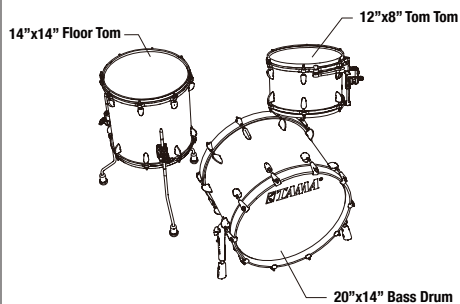

TAMA STAR MAPLE

Lacquer Finishes

STAR is the flagship line for TAMA drums. It takes the knowledge and research we cultivated for the Starclassic series to the next level, by reexamining every detail to enhance shell resonance. STAR Maple shell's "Solid Core Ply" is a totally new design for this series. This unique shell provides the warm, open tone of Maple, combined with the rich, hearty sound of a solid ply shell.

COLOR Emerald Sea Curly Maple Burst **RECB**

including:
22"x16" bass drum
8"x6" tom tom
10"x7" tom tom
12"x8" tom tom
14"x14" floor tom
16"x16" floor tom
14"x6.5" snare drum

KIT CONFIGURATIONS LIST

[20" BD 3pc Shell Kit] **NEW**

TM30CZSS

4.999,00

[22" BD 4pc Shell Kit] **NEW**

TM42RZSS

6.499,00