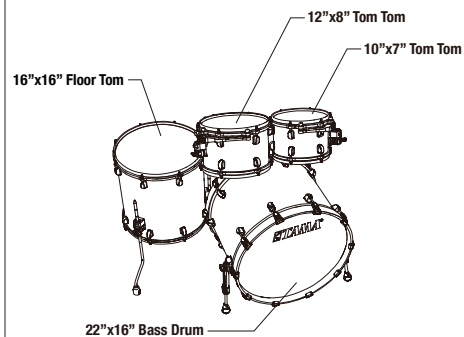

[22" BD 4pc Shell Kit]

MR42TZS	w/ Chrome Hardware	3.299,00
MR42TZBNS	w/ Black Nickel Hardware	3.299,00
MR42TZUS	w/ Smoked Black Nickel Hardware	3.299,00