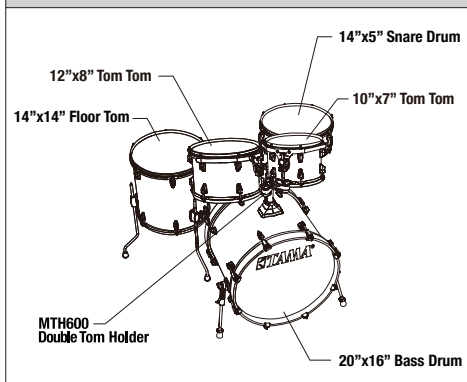

[20" BD 5pc Shell Kit]

CL50RS	1.049,00
CL50R w/ SM5W hardware pack	1.319,00