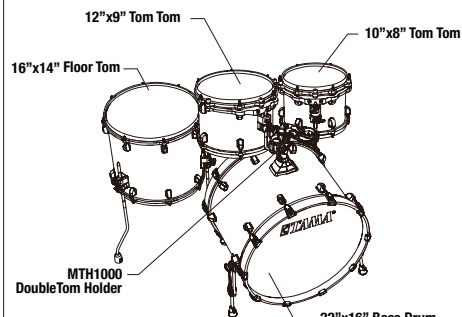

KIT CONFIGURATIONS LIST

[20" BD 3pc Shell Kit]

WBR30RS w/ Chrome Hardware **1.849,00**

[22" BD 3pc Shell Kit]

WBS32RZS **1.849,00**

[22" BD 4pc Shell Kit]

WBS42S w/ Chrome Hardware **2.299,00**

[22" BD 5pc Shell Kit]