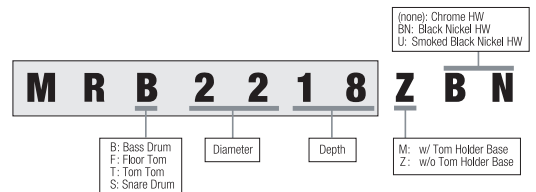

MODEL NUMBER SYSTEM - Individual Drums

FINISHES (Duracover Wrap)