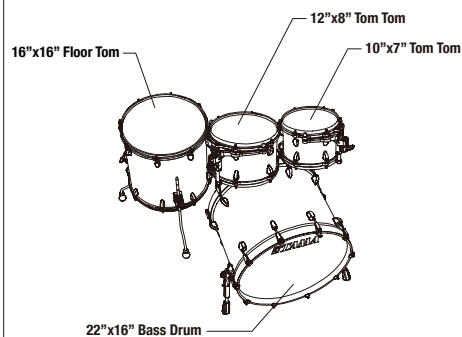

TB30CZSS

4.999,00

[22" BD 4pc Shell Kit] **NEW**

TB42RZSS

6.499,00

INDIVIDUAL MODEL NUMBERS

Diameter	Depth	Model No.	
Bass Drums			
16"	12"	TBB1612S	2.559,00
18"	14"	TBB1814S	2.619,00
18"	15"	TBB1815S	2.619,00
18"	16"	TBB1816S	2.619,00
20"	14"	TBB2014S	2.719,00
20"	16"	TBB2016S	2.719,00
20"	17"	TBB2017S	2.719,00
20"	18"	TBB2018S	2.719,00
22"	14"	TBB2214S	2.859,00
22"	16"	TBB2216S	2.859,00
22"	17"	TBB2217S	2.859,00
22"	18"	TBB2218S	2.859,00
24"	14"	TBB2414S	3.019,00
24"	16"	TBB2416S	3.019,00
24"	17"	TBB2417S	3.019,00
24"	18"	TBB2418S	3.019,00
26"	14"	TBB2614S	3.269,00
26"	16"	TBB2616S	3.269,00
Floor Toms			
13"	12"	TBF1312S	1.439,00
14"	12"	TBF1412S	1.479,00
14"	13"	TBF1413S	1.479,00
14"	14"	TBF1414S	1.479,00
15"	13"	TBF1513S	1.569,00
15"	14"	TBF1514S	1.569,00
15"	15"	TBF1515S	1.569,00
16"	14"	TBF1614S	1.659,00
16"	15"	TBF1615S	1.659,00
16"	16"	TBF1616S	1.659,00
18"	14"	TBF1814S	1.749,00
18"	15"	TBF1815S	1.749,00
18"	16"	TBF1816S	1.749,00