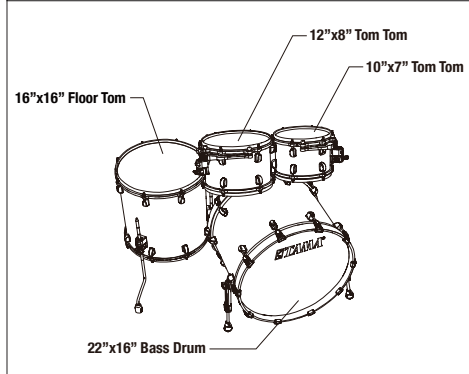

[22" BD 4pc Shell Kit]

ME42TZS	w/ Chrome Hardware	3.499,00
ME42TZBS	w/ Black Nickel Hardware	3.499,00
ME42TZUS	w/ Smoked Black Nickel Hardware	3.499,00