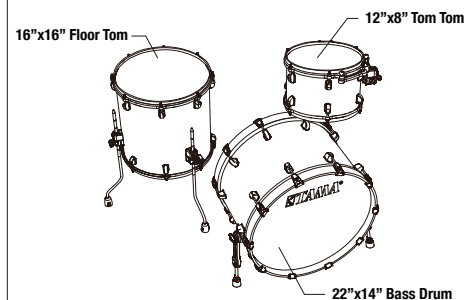

STARCLASSIC MAPLE

Duracover Wrap Finishes

COLOR Red Oyster
w/ black nickel hardware **ROY**

MR42TZBNS basic kit

including:

22"x16" bass drum
10"x7" tom tom
12"x8" tom tom
16"x16" floor tom

[add-on]

14"x6.5" snare drum

KIT CONFIGURATIONS LIST

[22" BD 3pc Shell Kit]

MR32CZS	w/ Chrome Hardware	2.799,00
MR32CZBNS	w/ Black Nickel Hardware	2.799,00
MR32CZUS	w/ Smoked Black Nickel Hardware	2.799,00

[22" BD 4pc Shell Kit]

MR42TZS	w/ Chrome Hardware	3.299,00
MR42TZBNS	w/ Black Nickel Hardware	3.299,00
MR42TZUS	w/ Smoked Black Nickel Hardware	3.299,00